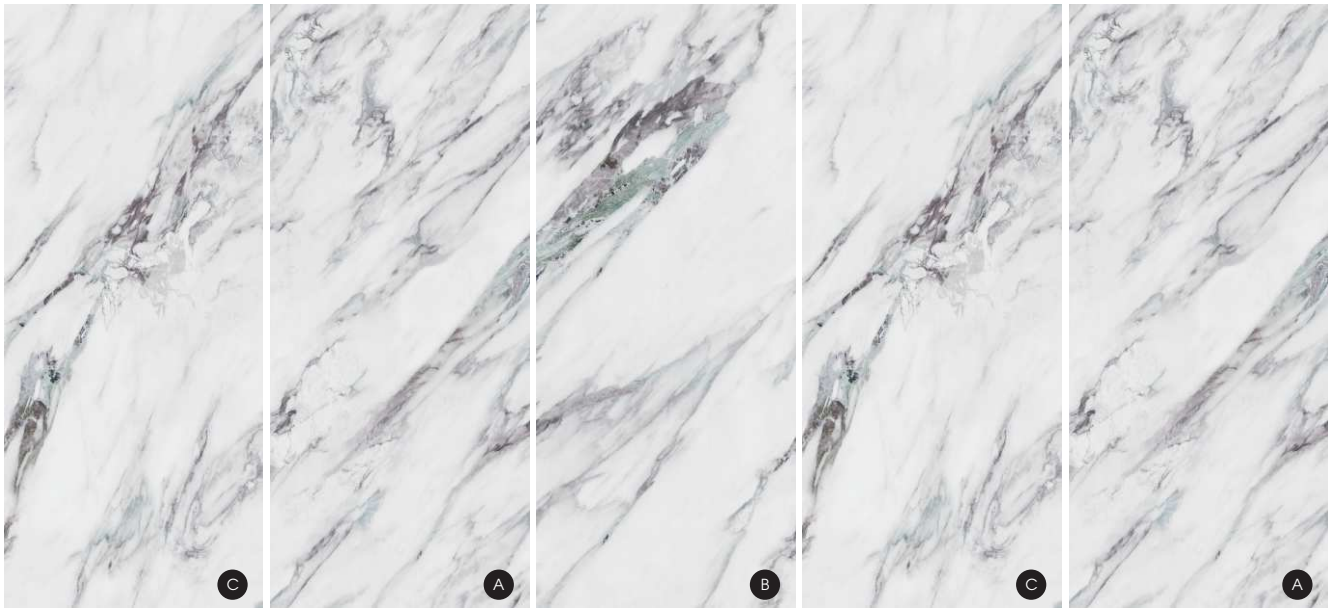

Single piece size within 1200 * 2800mm can be customized

9040罗浮魅影

9041苍山负雪

希恩达尔

COLOUR

Single piece size within 1200 * 2800mm can be customized

9043冰山美人

9045任逍遥