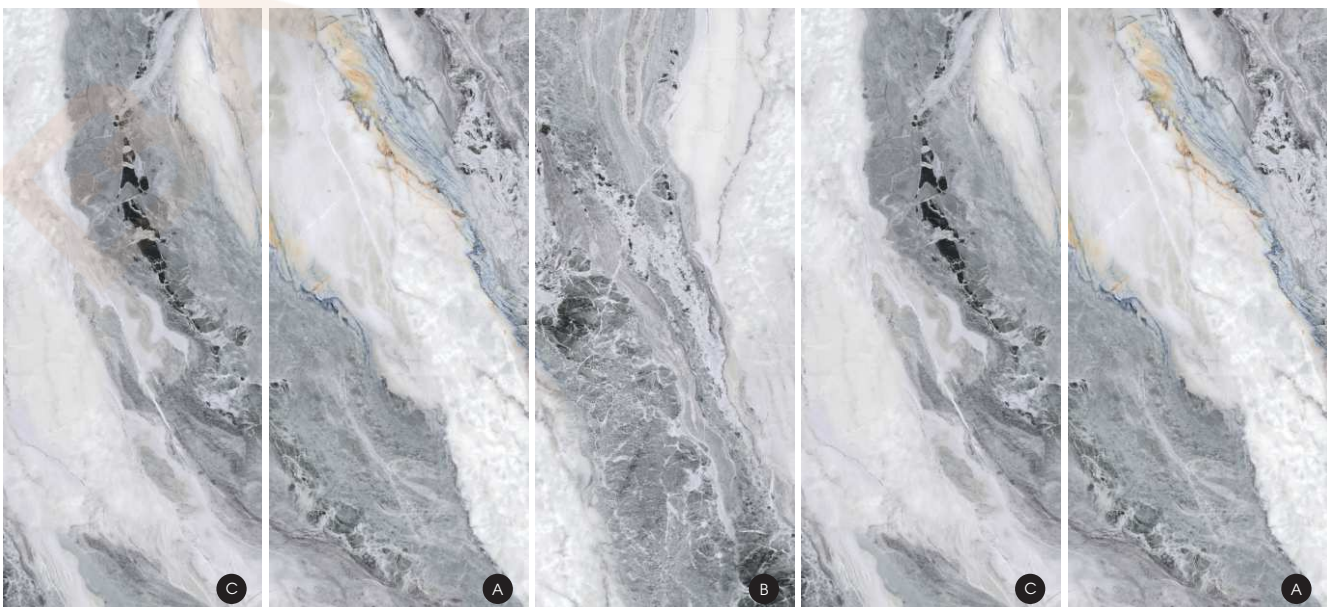

COLOUR

Single piece size within 1200 * 2800mm can be customized

极地之灵