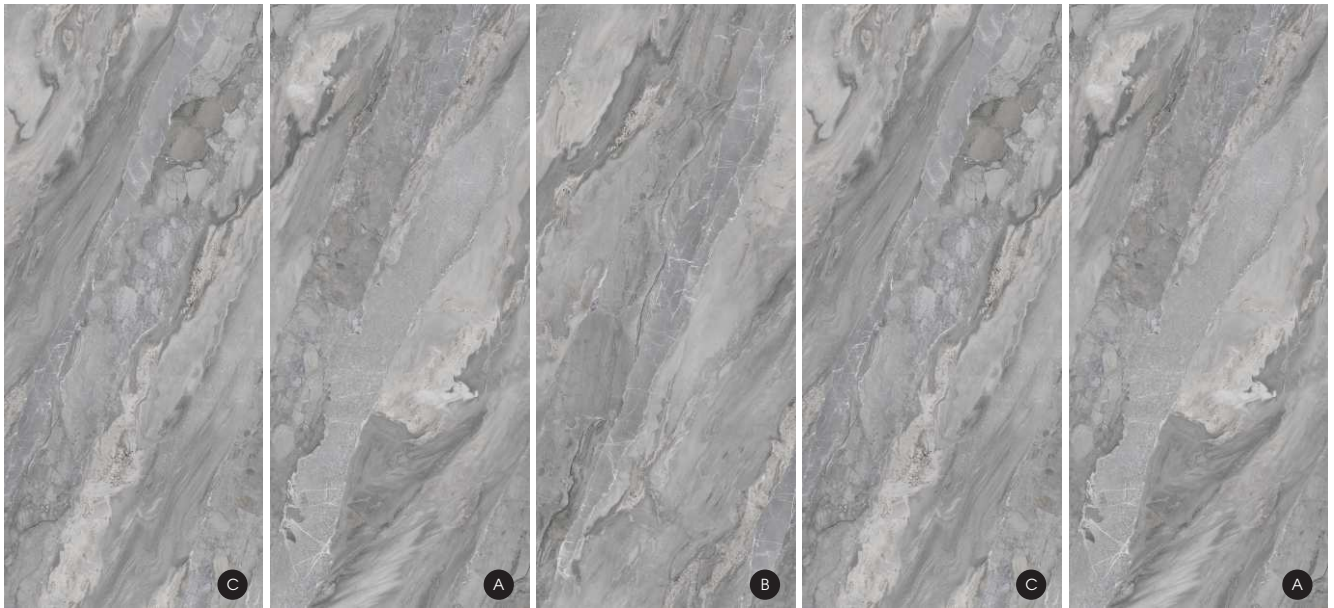

COLOUR

Single piece size within 1200 * 2800mm can be customized

9024意大利云灰