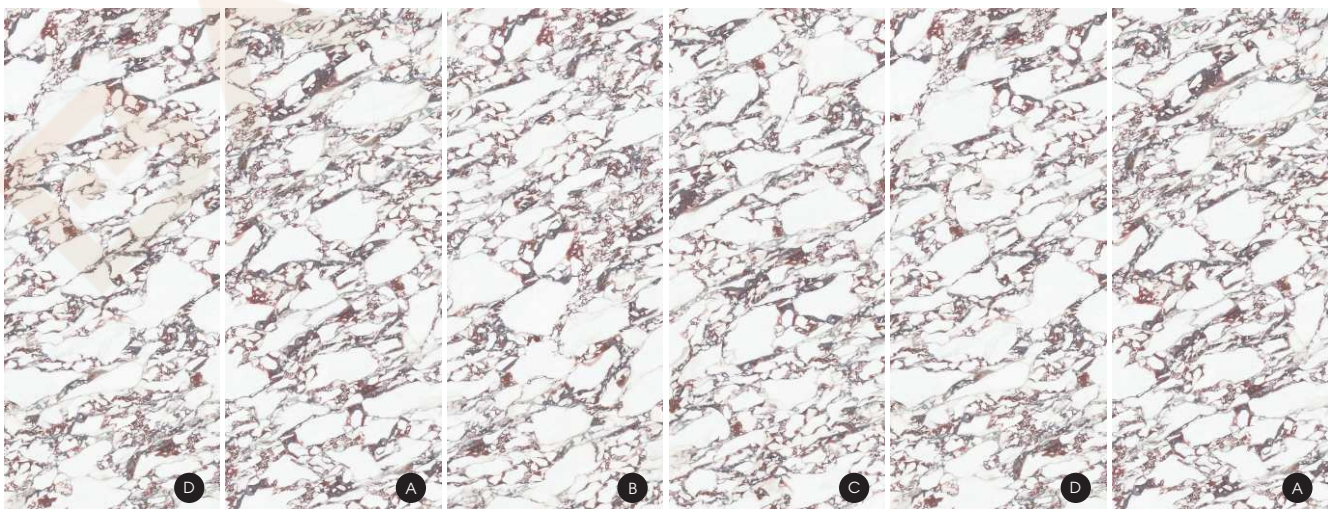

9036宝格丽PRO