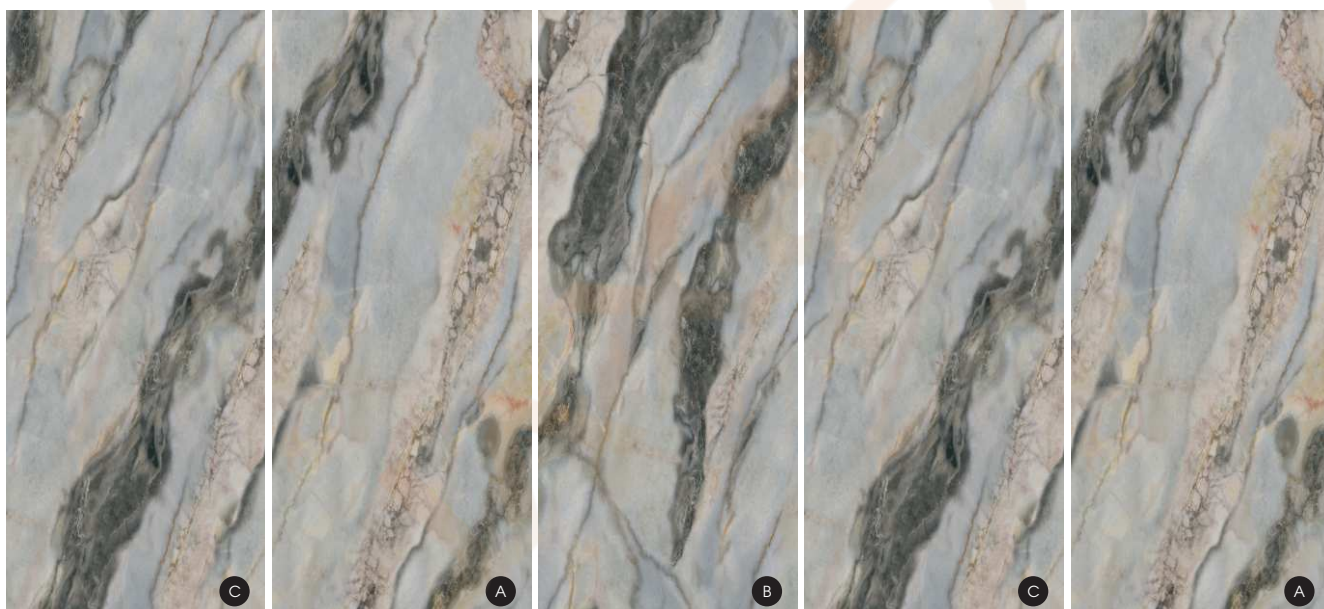

COLOUR

Single piece size within 1200 * 2800mm can be customized

9028 莫兰迪