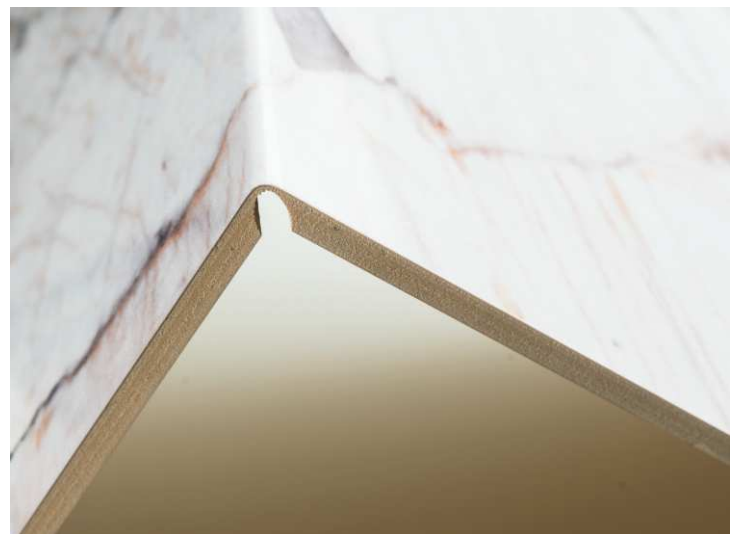

Live bending

Name: 3D background wall

Length and width:

1200*2400 (mm)

1200*2800 (mm)

Single piece size within 1200 * 2800mm can be customized

Thickness: 8.5mm

Surface process: bright or matte

Environmental protection grade: ENF

Fire rating: B1