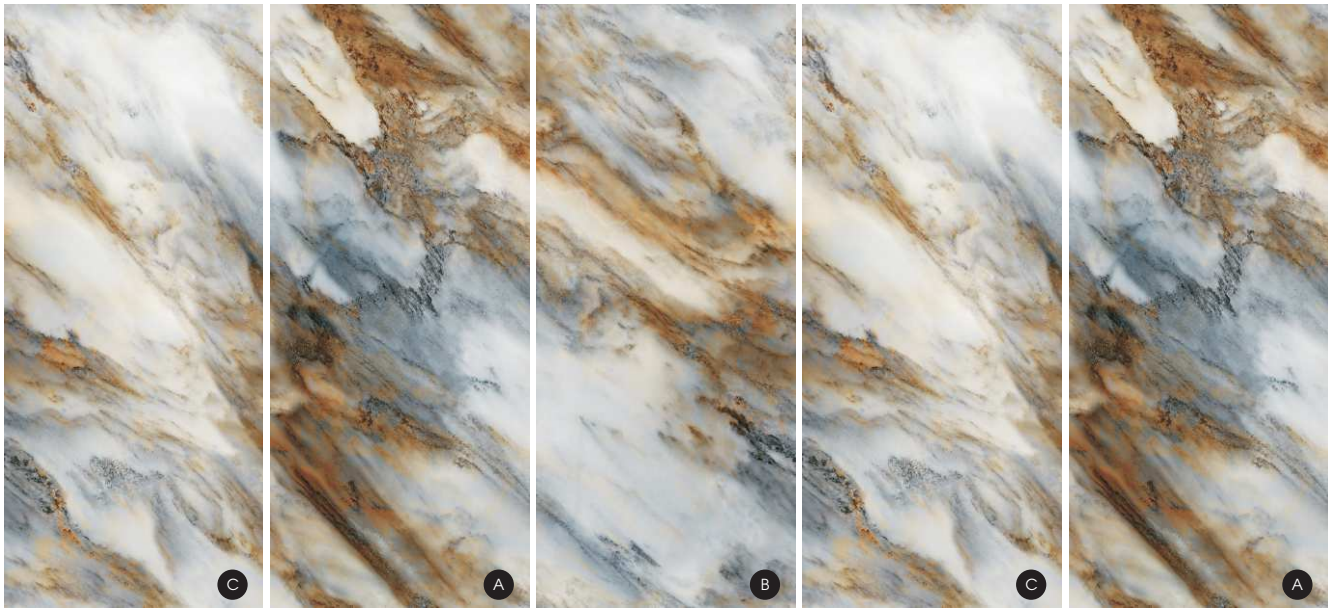

COLOUR

Single piece size within 1200 * 2800mm can be customized

9040罗浮魅影