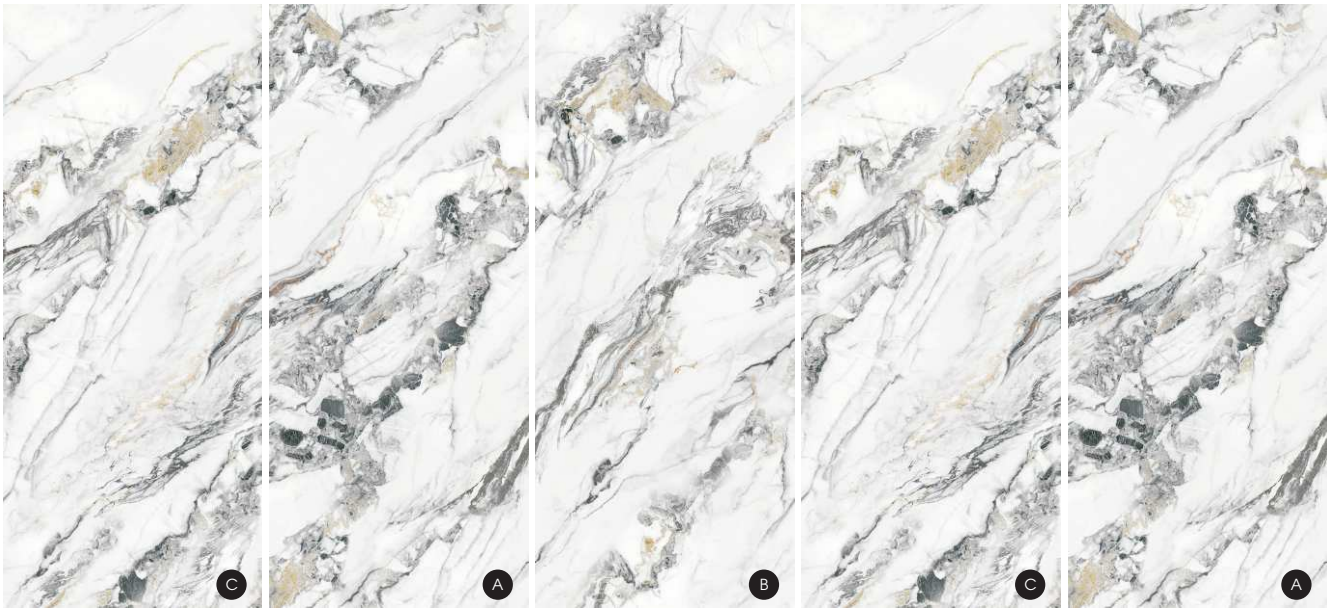

Single piece size within 1200 * 2800mm can be customized

9015南迦巴瓦

9016赛江南

如意万象

COLOUR

Single piece size within 1200 * 2800mm can be customized

9018干城章嘉

9019烟雨如雪