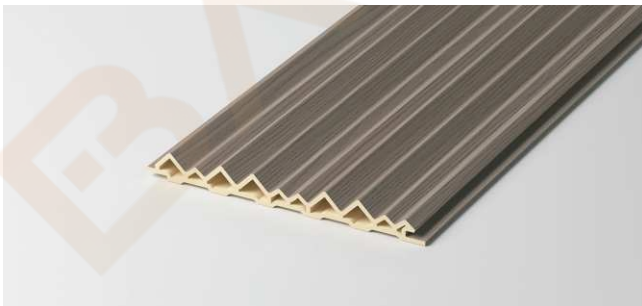

Name: 157 Inner arc grille

Length and width: 157*3000 (mm)
Thickness: 18.5mm
Environmental protection grade: E0
Fire rating: B1

Name: 150 Arc fluted wall panel

Length and width: 150*3000 (mm)
Thickness: 15mm
Environmental protection grade: E0
Fire rating: B1