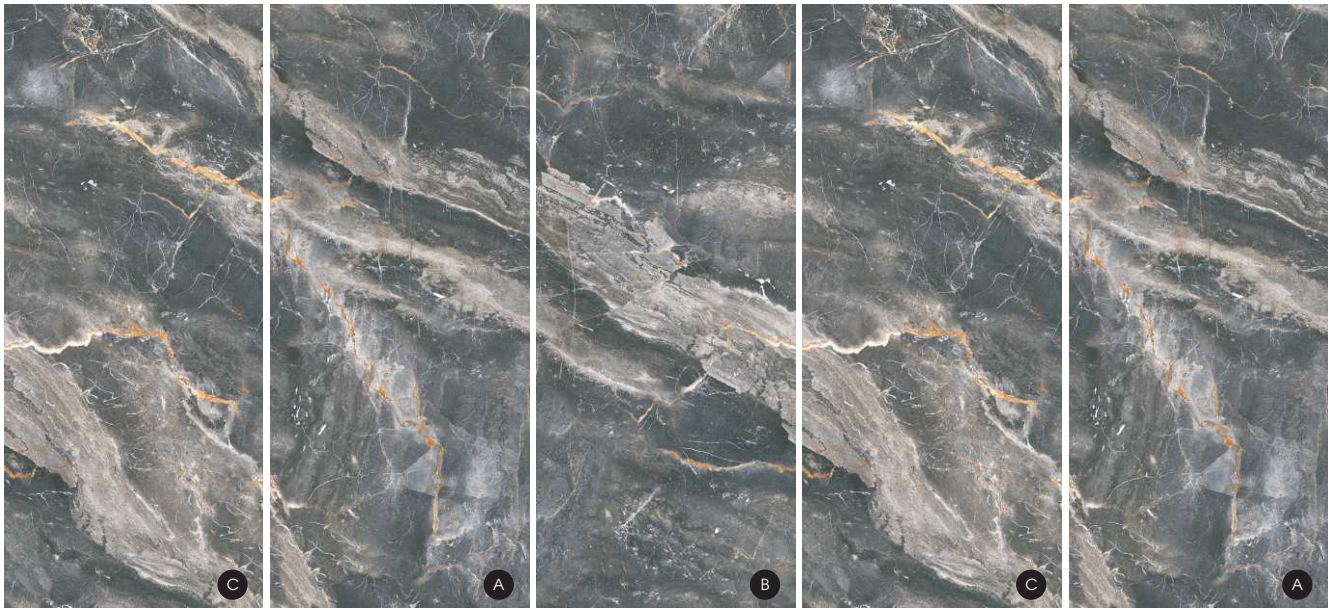

COLOUR

Single piece size within 1200 * 2800mm can be customized

9005纵横天涯