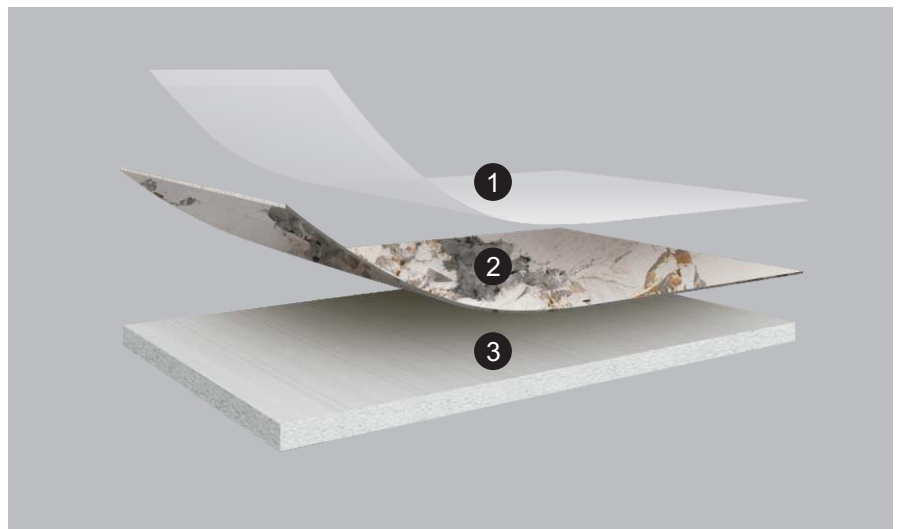

Name: SPC background wall

Length and width: Single piece size within 1200 * 3000mm can be customized

Thickness: 6mm

Surface process: bright or matte

Environmental protection grade: E0

Fire rating: B1

-
1. UV layer
 2. 3D inkjet layer
 3. SPC stone plastic
-