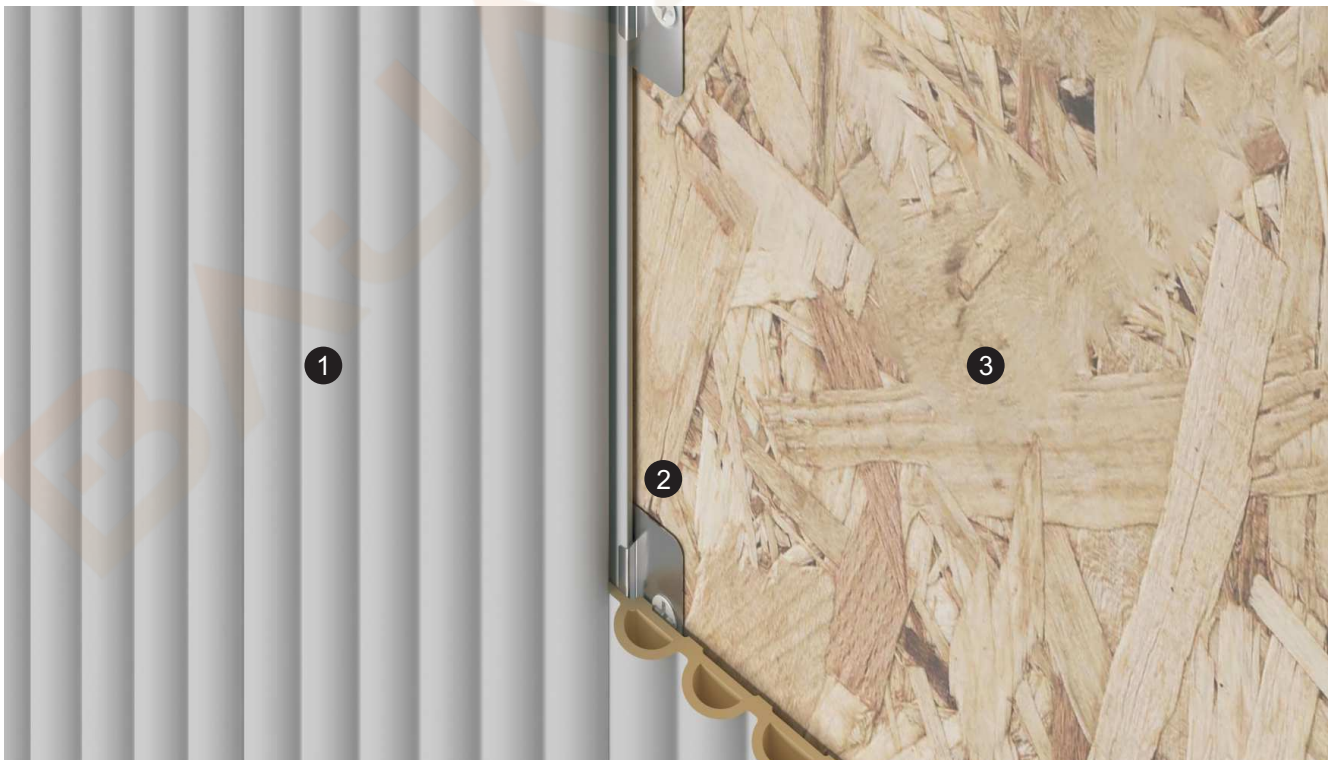

1. Apply structural adhesive on the back

2. Male and female slot splicing or metal clip splicing

3. Puttying and leveling