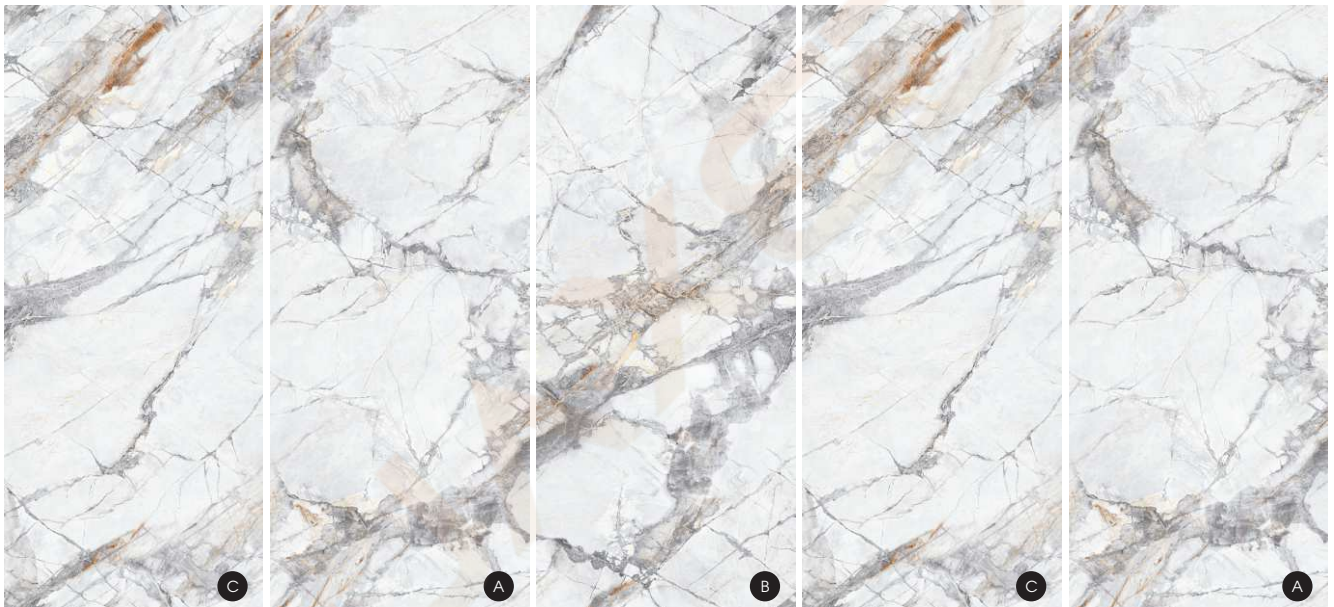

COLOUR

Single piece size within 1200 * 2800mm can be customized

9025马卡鲁