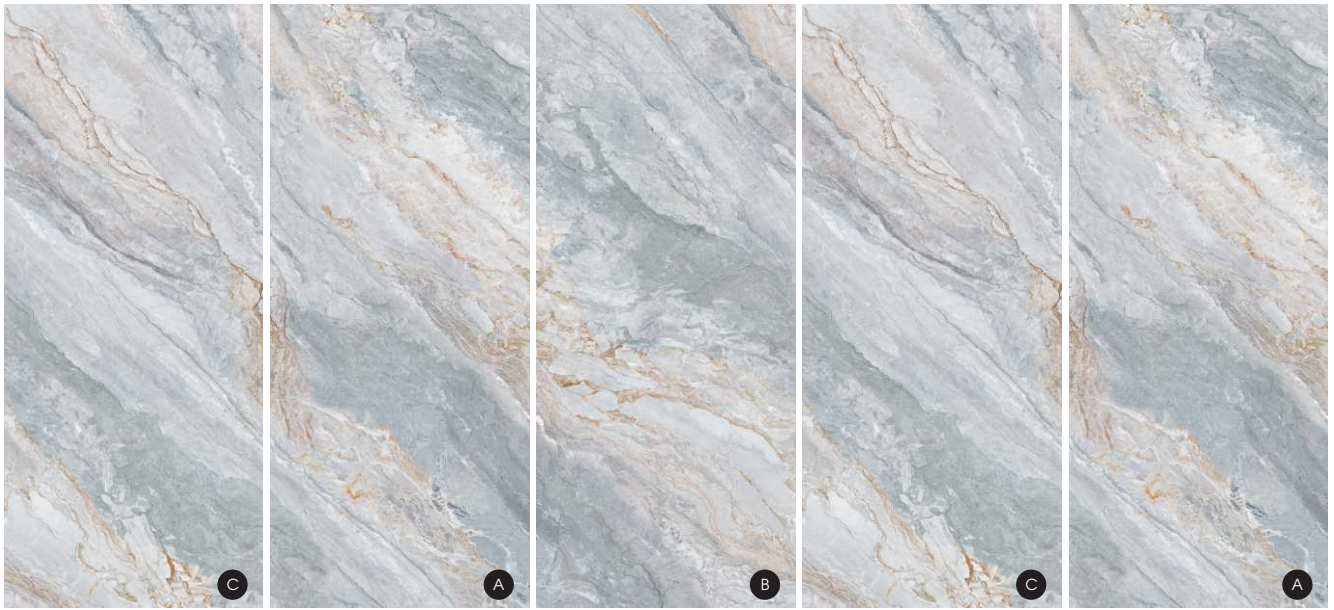

COLOUR

Single piece size within 1200 * 2800mm can be customized

9021云纱皓月