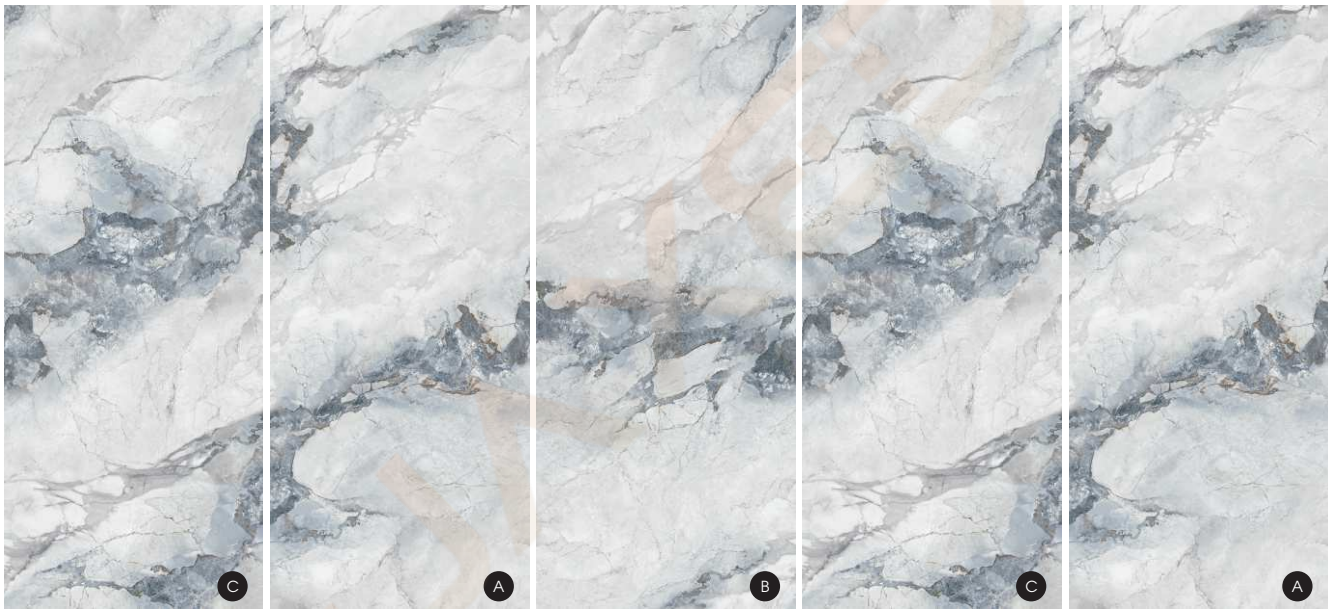

COLOUR

Single piece size within 1200 * 2800mm can be customized

9006北国之巅