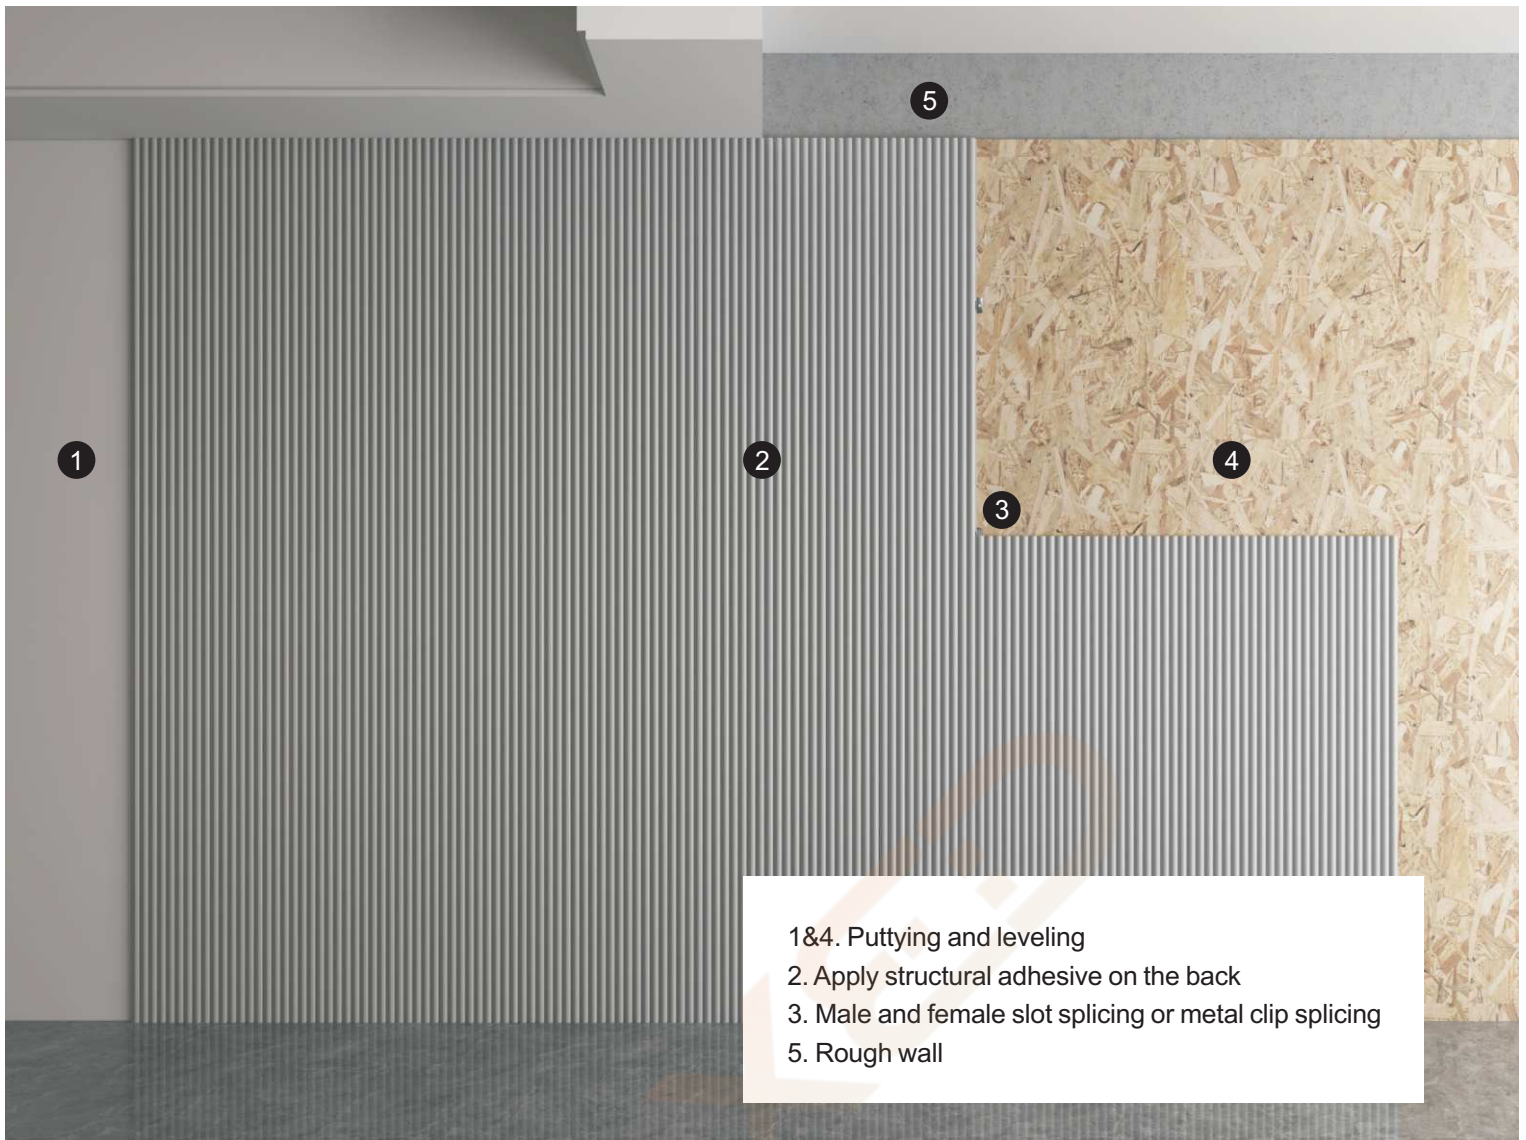

Name: 120 * 9 solid fluted wall panel

Length and width: 120*3000 (mm)
Thickness: 9mm
Environmental protection grade: E0
Fire rating: B1

1&4. Puttying and leveling

2. Apply structural adhesive on the back